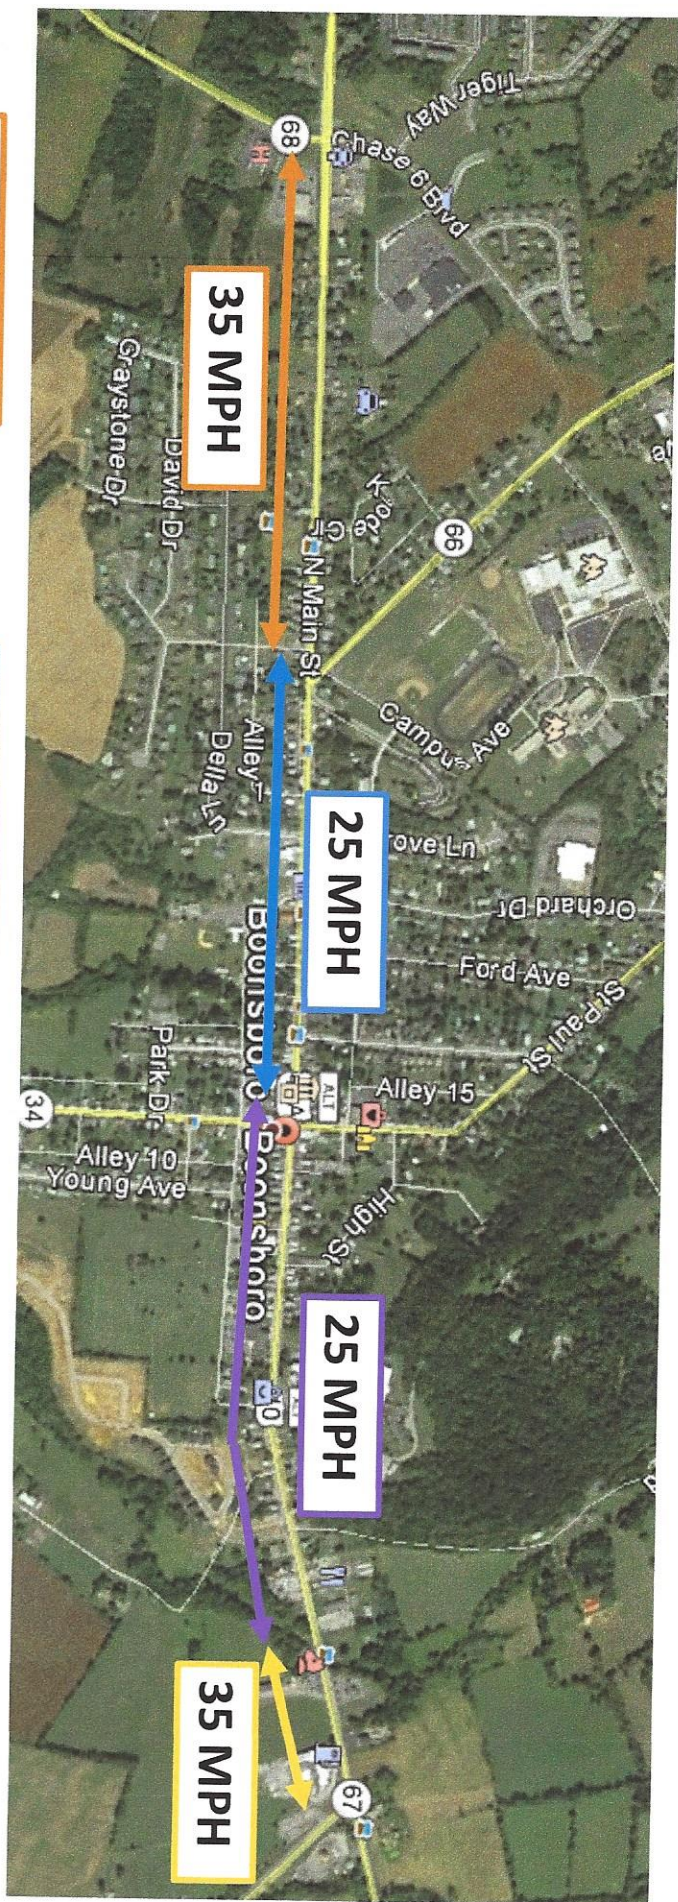

Results and Recommendations of Speed Study

Thomas Lane to MD 68 (0.55 mile)

Napa Alley to Thomas Lane (0.45 mile)

0.1 mile east of Mousetown Road to Napa Alley (0.54) mile

MD 67 to 0.1 mile east of Mousetown Road. (0.25 mile)